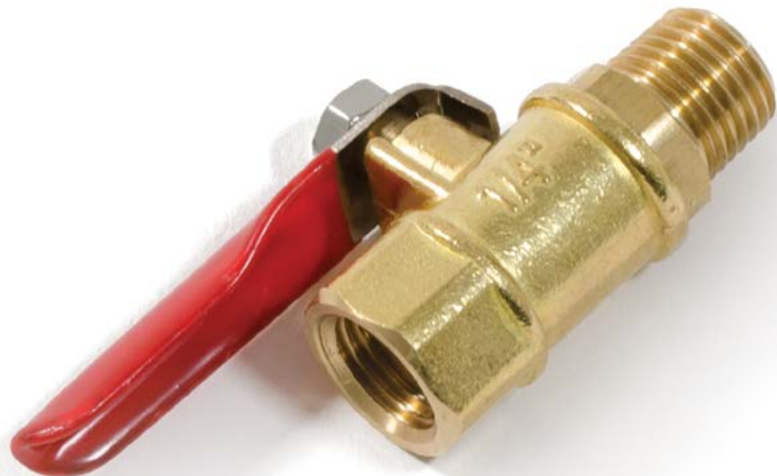

1/4" Coupler 3/8" FNPT  
Part # 04-911  
with Schrader Fitting  
Part # 03-042-CF

Six Outlet Filter Lid  
Part # 04-961

Six Outlet Upgrade Kit  
Part # 04-960  
with RZ Fitting  
Part # 04-960-RZ

Filter Lid (for 04-900)  
Part # 04-918

Pressure Gauge  
Part # 04-915

Super High Flow Regulator  
(includes 04-915)  
Part # 04-962

# RADEX® AIRLINE FILTER PARTS

Brass Drain Tap  
Part # 04-922

3/8" Brass Cap  
Part # 04-913

1" NPT x 3/4" BSP Bushing  
Part # 04-967

Brass Elbow  
Part # 04-928

Claw Coupler  
Part # 04-951

1" x 1/2" Reducing Nipple  
Part # 04-926

3/8" Brass Nipple  
Part # 04-917

1" NPT Hex Connector  
Part # 04-966

Bolt, Nut and Washer (set of 4)  
Part # 04-920

Six Outlet Manifold  
Part # 04-965

1/4" Coupler 3/8" MNPT  
(to fit 04-965 Manifold)  
Part # 04-964