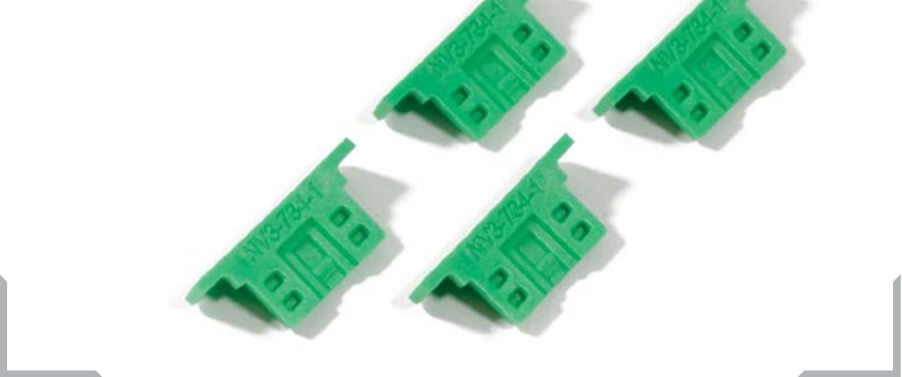

Head Liner Kit (includes NV3-734-1)
Part # NV3-734

Padding Connectors (left and right)
Part # NV3-730

Side Padding Frames (left and right)
Part # NV3-731

Head Liner Clips (pk 4)
Part # NV3-734-1

Side Padding Covers (5 pairs)
Part # NV3-733